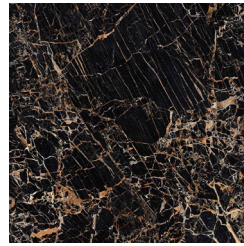

PORCELAIN TILE

Technical Data

Thickness	6 mm & 9 mm
Frost Resistant	Yes
Breaking Strength	≥ 1300 N
Finish	Matte & Polished
Water Absorption	≤ 0.5%

Lead Time

In Stock/Quick Ship

Sizes

Colors

Black & Gold

Calacatta Bright

Calacatta Green

Panda White

Rosa Venezia

Statuario White

Black & Gold Fascia

Black & Gold Angolo

Calacatta Bright Fascia

Calacatta Bright Angolo

Calacatta Green Fascia

Calacatta Green Angolo

Panda White Fascia

Panda White Angolo

Rosa Venezia Fascia

Rosa Venezia Angolo

Bianco Firma Listello